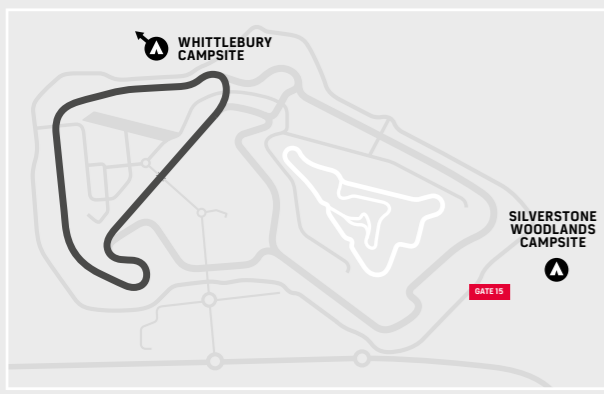

KEY

1. **TOILETS + BABY CHANGING**
     To use Accessible Toilets + Baby Changing facilities you will need a Radar Key.
     Please speak to a RACE MAKER
   - **FIRST AID POINT + LOST CHILDREN**
   - **SILVERSTONE MEGASTORE**
   - **OFFICIAL MERCHANDISE**
   - **DRINKING WATER POINTS**
   - **GIANT SCREEN (SUNDAY ONLY)**
   - **CATERING**
   - **PIT STOP CAFÉ**
     Open Saturday & Sunday 07:00 – 16:00
2. ---
3. **GENERAL ADMISSION VIEWING**
   - **GRANDSTANDS OPEN**
     BRDC Sat & Sun Luffield Sat & Sun
     Woodcote B Sat & Sun Copse A Sat & Sun
     National Pits Straight Sun only
     Seats in grandstands are available on a first come first served basis
   - **HOSPITALITY AREAS**
   - **TRADE & ENTERTAINMENT ZONE**
   - **WHEELCHAIR ACCESSIBLE VIEWING AREAS**
   - **ACCESS ROADS**