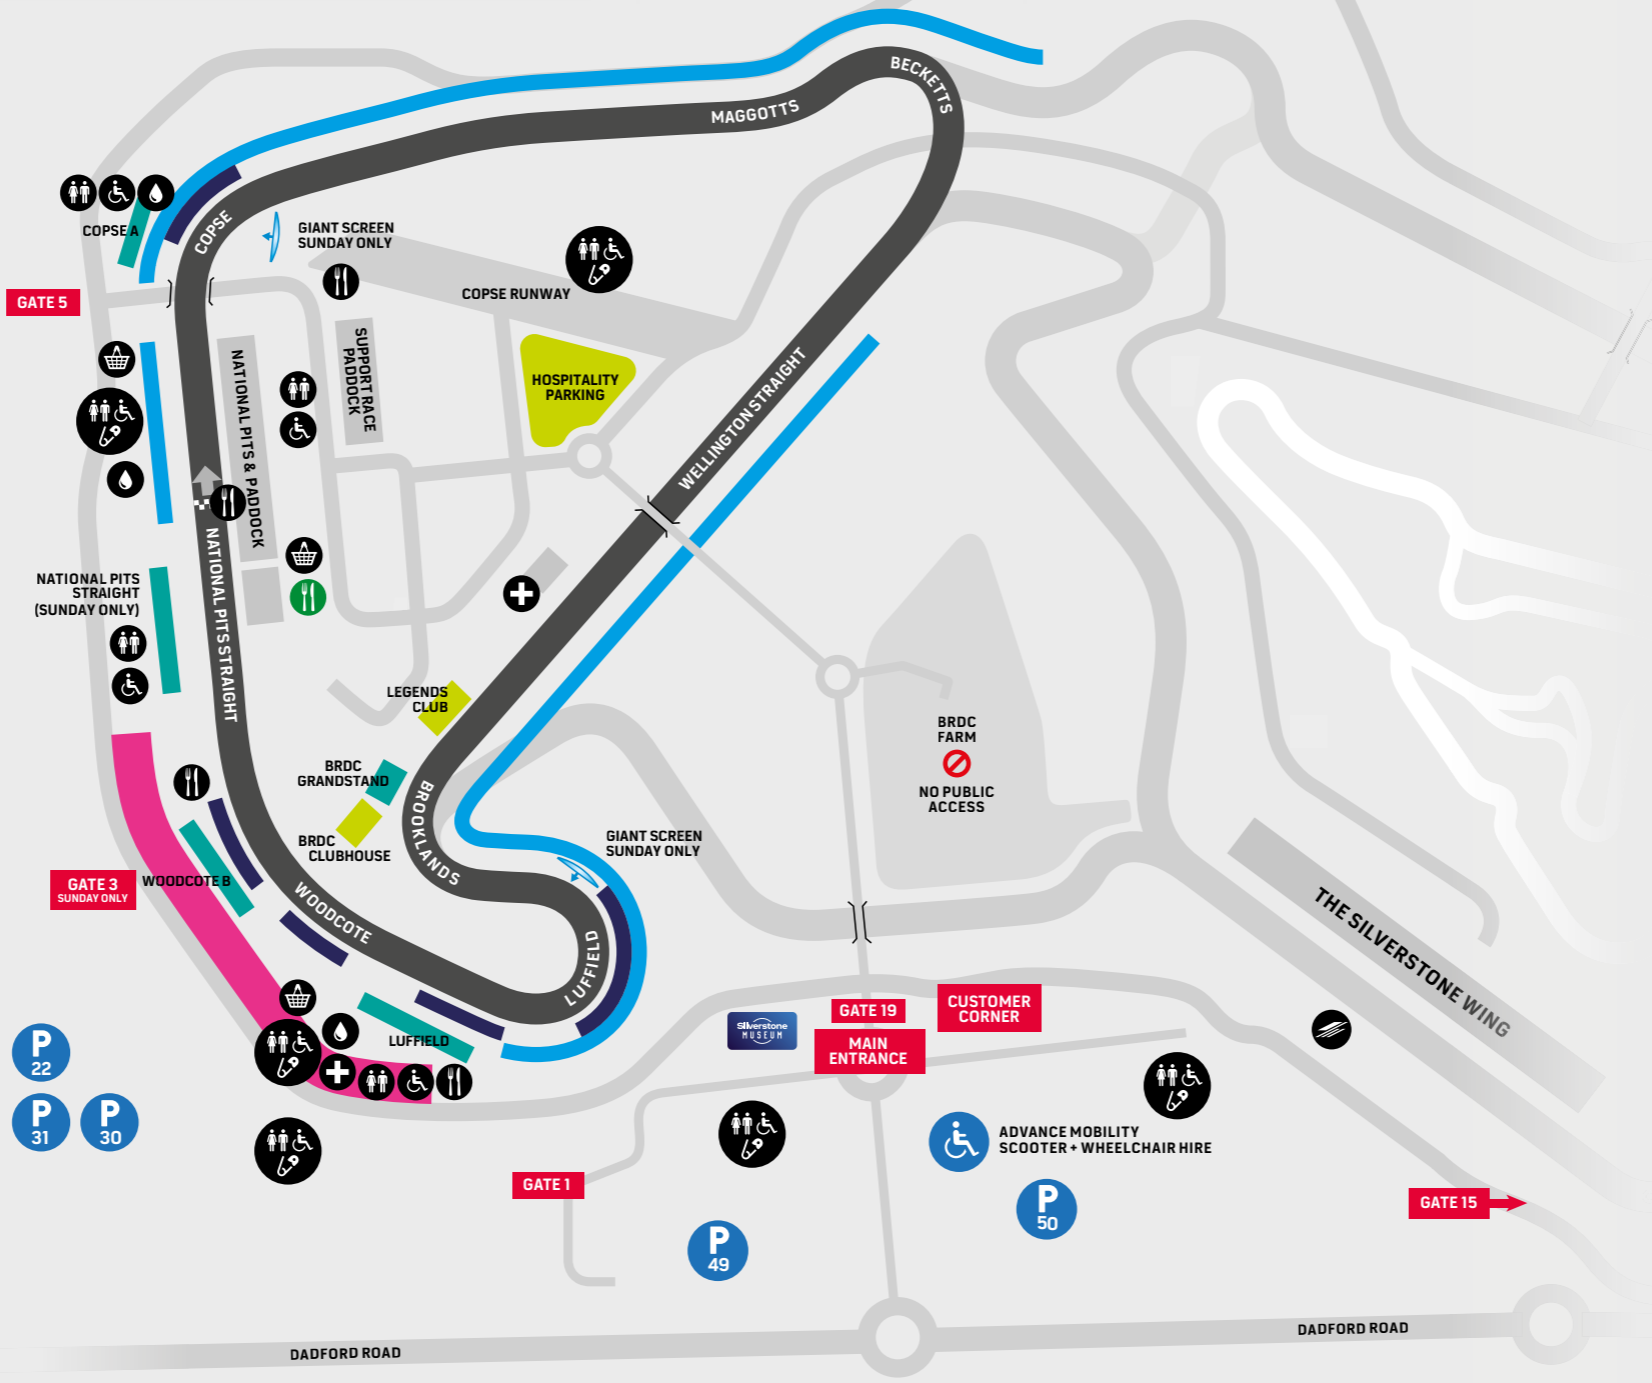

KEY

1. **TOILETS + BABY CHANGING**
     To use Accessible Toilets + Baby Changing facilities you will need a Radar Key.
     Please speak to a RACE MAKER
   - **FIRST AID POINT + LOST CHILDREN**
   - **SILVERSTONE MEGASTORE**
   - **OFFICIAL MERCHANDISE**
   - **DRINKING WATER POINTS**
   - **GIANT SCREEN (SUNDAY ONLY)**
   - **CATERING**
   - **PIT STOP CAFÉ**
     Open Saturday & Sunday 07:00 – 16:00
2. ---
3. **GENERAL ADMISSION VIEWING**
   - **GRANDSTANDS OPEN**
     BRDC Sat & Sun Luffield Sat & Sun
     Woodcote B Sat & Sun Copse A Sat & Sun
     National Pits Straight Sun only
     Seats in grandstands are available on a first come first served basis
   - **HOSPITALITY AREAS**
   - **TRADE & ENTERTAINMENT ZONE**
   - **WHEELCHAIR ACCESSIBLE VIEWING AREAS**
   - **ACCESS ROADS**